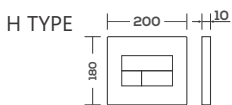

 **EUROSYS**
GERMAN ENGINEERING

CONCEALED CISTERN

RECREATING THE SIMPLICITY OF WATER

01 CC Dual Flush
CONCEALED CISTERNS
with Internal Fitting

01 CCFF

CONCEALED
CISTERNS with
FULL FRAME
& Internal Fittings
L590 x W85 x H1140