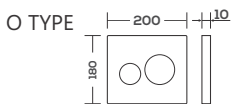

 **EUROSYS**
GERMAN ENGINEERING

CONCEALED CISTERN

RECREATING THE SIMPLICITY OF WATER

01 CC Dual Flush
CONCEALED CISTERNS
with Internal Fitting

01 CCFF

CONCEALED
CISTERNS with
FULL FRAME
& Internal Fittings
L590 x W85 x H1140