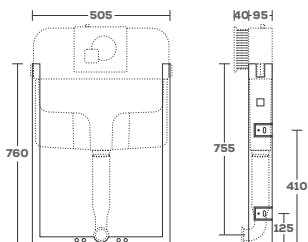

 **EUROSYS**
GERMAN ENGINEERING

CONCEALED CISTERN

RECREATING THE SIMPLICITY OF WATER

01 CC Dual Flush
CONCEALED CISTERNS
with Internal Fitting

01 CCFF

CONCEALED
CISTERNS with
FULL FRAME
& Internal Fittings
L590 x W85 x H1140

Matt Black

Glass Black

01 CCHF

CONCEALED CISTERNS with HALF FRAME & Internal Fittings L505 x W95 x H760

Drainage Pipe

02 CCFF

CONCEALED CISTERNS with FULL FRAME & Internal Fittings L590 x W85 x H1140

CONCEALED CISTERN FEATURES