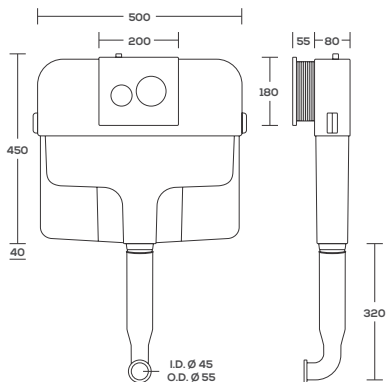

 **EUROSYS**
GERMAN ENGINEERING

CONCEALED CISTERN

RECREATING THE SIMPLICITY OF WATER

01 CC Dual Flush
CONCEALED CISTERNS
with Internal Fitting

01 CCFF

CONCEALED
CISTERNS with
FULL FRAME
& Internal Fittings
L590 x W85 x H1140