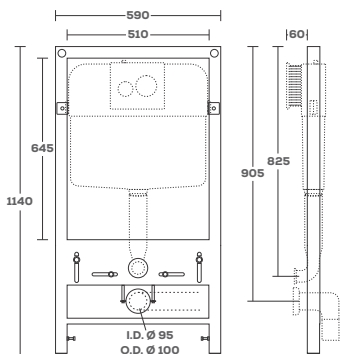

Matt Black

Glass Black

01 CCHF

CONCEALED CISTERNS with HALF FRAME & Internal Fittings L505 x W95 x H760

Drainage Pipe

02 CCFF

CONCEALED CISTERNS with FULL FRAME & Internal Fittings L590 x W85 x H1140

CONCEALED CISTERN FEATURES