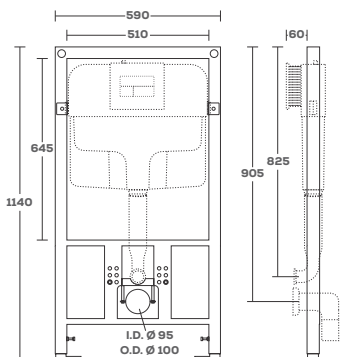

 **EUROSYS**
GERMAN ENGINEERING

CONCEALED CISTERN

RECREATING THE SIMPLICITY OF WATER

01 CC Dual Flush
CONCEALED CISTERNS
with Internal Fitting

01 CCFF

CONCEALED
CISTERNS with
FULL FRAME
& Internal Fittings
L590 x W85 x H1140

Matt Black

Glass Black

01 CCHF

CONCEALED CISTERNS with HALF FRAME & Internal Fittings L505 x W95 x H760

Drainage Pipe

02 CCFF

CONCEALED CISTERNS with FULL FRAME & Internal Fittings L590 x W85 x H1140

CONCEALED CISTERN FEATURES