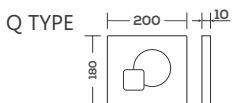

 **EUROSYS**
GERMAN ENGINEERING

CONCEALED CISTERN

RECREATING THE SIMPLICITY OF WATER

01 CC Dual Flush
CONCEALED CISTERNS
with Internal Fitting

01 CCFF

CONCEALED
CISTERNS with
FULL FRAME
& Internal Fittings
L590 x W85 x H1140